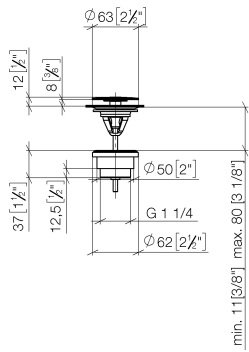

**Basin Waste without press-closing 1 1/4" - Brushed Chrome**

IMO

10 126 970

Fits: IMO, LULU, MADISON, MEM, TARA,  
CL.1, LISSÉ, VAIA, META, CYO

	Brushed Chrome	10 126 970-93
	Chrome	10 126 970-00
	Brushed Platinum	10 126 970-06
	Platinum	10 126 970-08
	Durabross (23kt Gold)	10 126 970-09
	Dark Chrome	10 126 970-19
	Light Gold	10 126 970-26
	Brushed Light Gold	10 126 970-27
	Brushed Durabross (23kt Gold)	10 126 970-28
	Matte Black	10 126 970-33
	Brushed Bronze	10 126 970-42
	Brushed Champagne (22kt Gold)	10 126 970-46
	Champagne (22kt Gold)	10 126 970-47
	Brushed Dark Platinum	10 126 970-99

## Basin Waste without press-closing 1 1/4" - Brushed Chrome

---

IMO

10 126 970

Only suitable for sinks without an overflow.

10 126 970

mm [inches]

10 126 970

### Spare parts list

No.	Item Number	Name	Quantity used	Delivery time
1	09 31 20 097-93	plug	1	20
2	09 30 30 179 90	screw	1	2
3	09 11 01 038-93	cup	1	20
4	09 14 05 061 90	seal	1	2
5	09 14 03 153 90	seal	1	2
6	09 11 10 156-93	connection	1	20